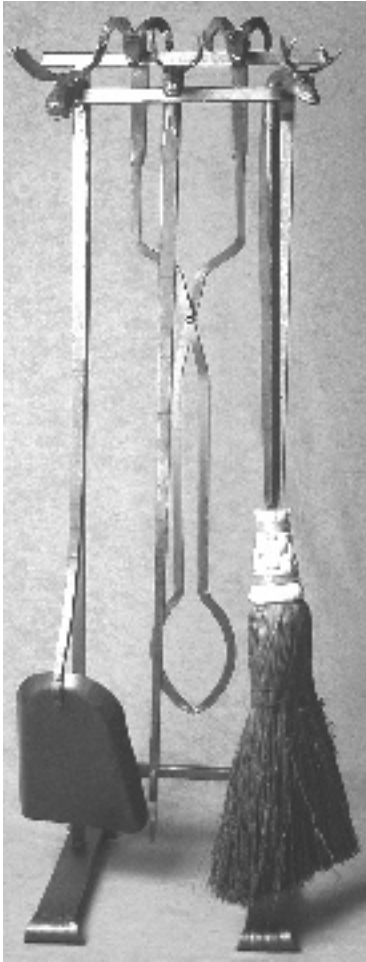

RETAIL PRICE LIST

April 2010

**FIREPLACE EQUIPMENT**

The Animal Head tools are available as a wall or floor set. The tools are approx. 29” long. The stand is 34” high, the wall racks are 9”(for 3 pc. set) or 15” (for 4 pc. set) wide. Animal fire sets can be configured with any combination of heads. You have the choice of **ram**, **deer**, **elk**, or **moose** for the poker, shovel, and broom; and **ram** or **wolf** for the tongs.

# HOOKS

All hooks are forged from mild steel and finished with oil or polyurethane. Individual sizes are noted below.

- Small S hook (3" long) .....\$ 8.00
- Medium S hook (4 3/4" long) .....\$ 10.00
- Screw in hook (3 1/2" long") .....\$ 8.00
- Under the Counter hook (3 1/2" long) .....\$ 10.00