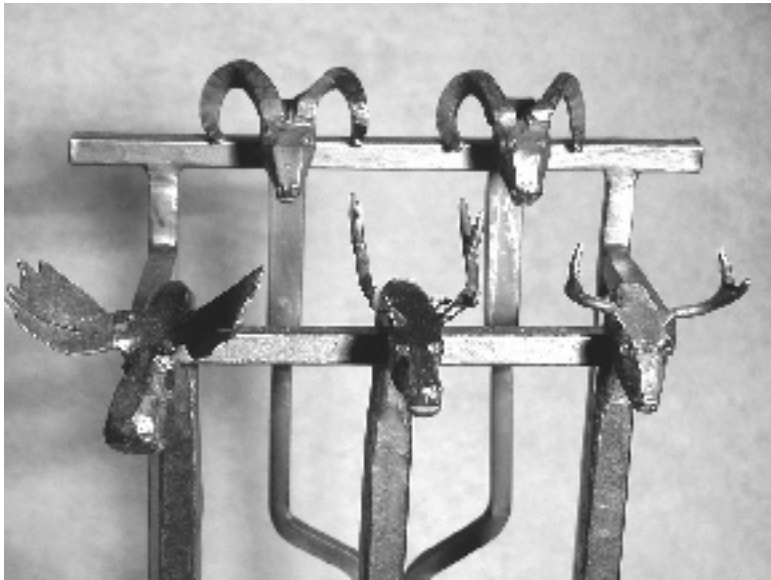

RETAIL PRICE LIST

April 2010

**FIREPLACE EQUIPMENT**

The Animal Head tools are available as a wall or floor set. The tools are approx. 29” long. The stand is 34” high, the wall racks are 9”(for 3 pc. set) or 15” (for 4 pc. set) wide. Animal fire sets can be configured with any combination of heads. You have the choice of **ram**, **deer**, **elk**, or **moose** for the poker, shovel, and broom; and **ram** or **wolf** for the tongs.